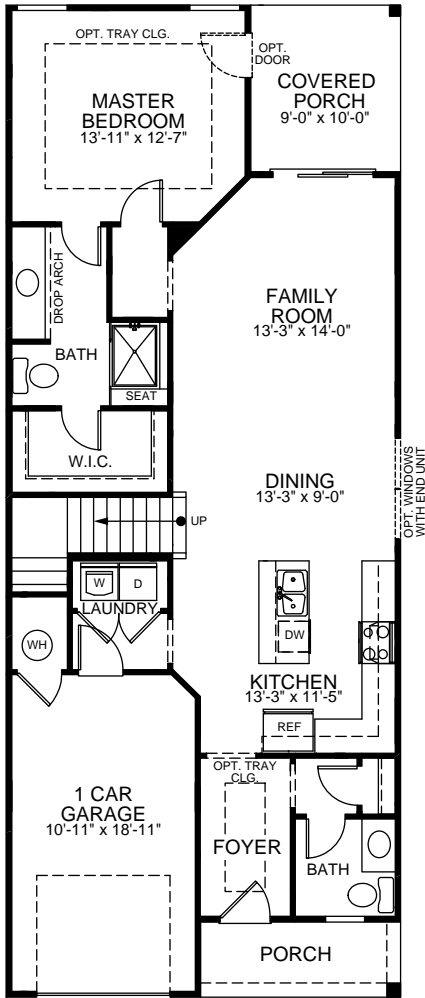

Elevation A

Elevation C

Elevation E

Elevation B

The Cary
3 Bed/ 2.5 Bath

Elevation D

First Floor Plan

FIRST FLOOR

Second Floor Plan

SECOND FLOOR

First Floor Options

OPT. FIREPLACE

OPT. MASTER DOUBLE BOWL

Second Floor Options

OPT. 4TH BEDROOM ILO LOFT
 ONLY AVAILABLE WITH END CONDITION

OPT. 5TH BEDROOM