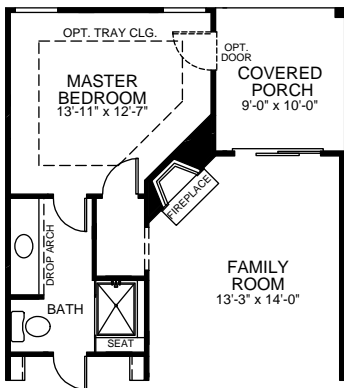

Elevation A

Elevation C

Elevation E

Elevation B

The Cary
3 Bed/ 2.5 Bath

Elevation D

First Floor Plan

FIRST FLOOR

Second Floor Plan

SECOND FLOOR

First Floor Options

OPT. FIREPLACE

OPT. MASTER DOUBLE BOWL

Second Floor Options

OPT. 4TH BEDROOM ILO LOFT
 ONLY AVAILABLE WITH END CONDITION

OPT. 5TH BEDROOM