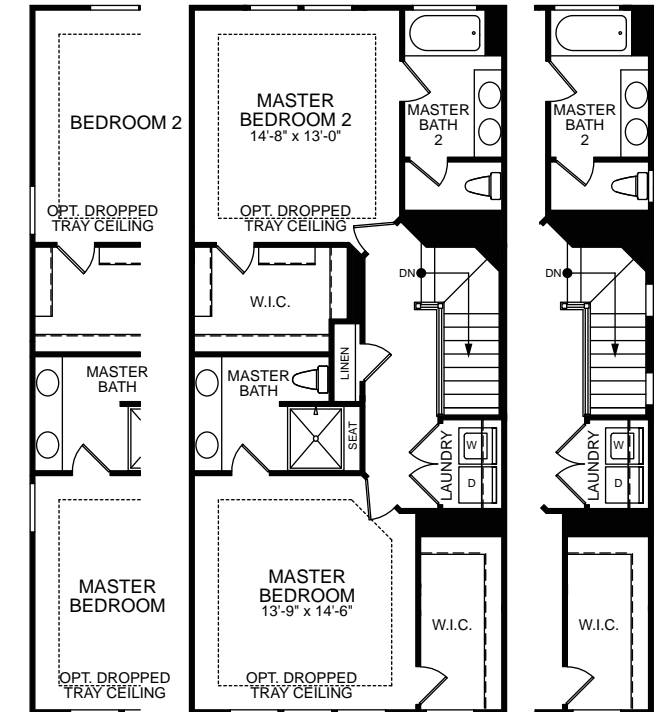

The Bluffton

3 Bed/ 2.5 Bath

The Bluffton • First Floor Plan

END UNIT 1

END UNIT 2

The Bluffton • First Floor Options

OPT. KITCHEN MIDDLE

END UNIT 1

END UNIT 2

The Bluffton • Second Floor Plan

END UNIT 1

END UNIT 2

The Bluffton • Second Floor Options

OPT. SECOND FLOOR W/TUB

END UNIT 1

END UNIT 2

The Bluffton • First Floor Options

OPT. COVERED PORCH