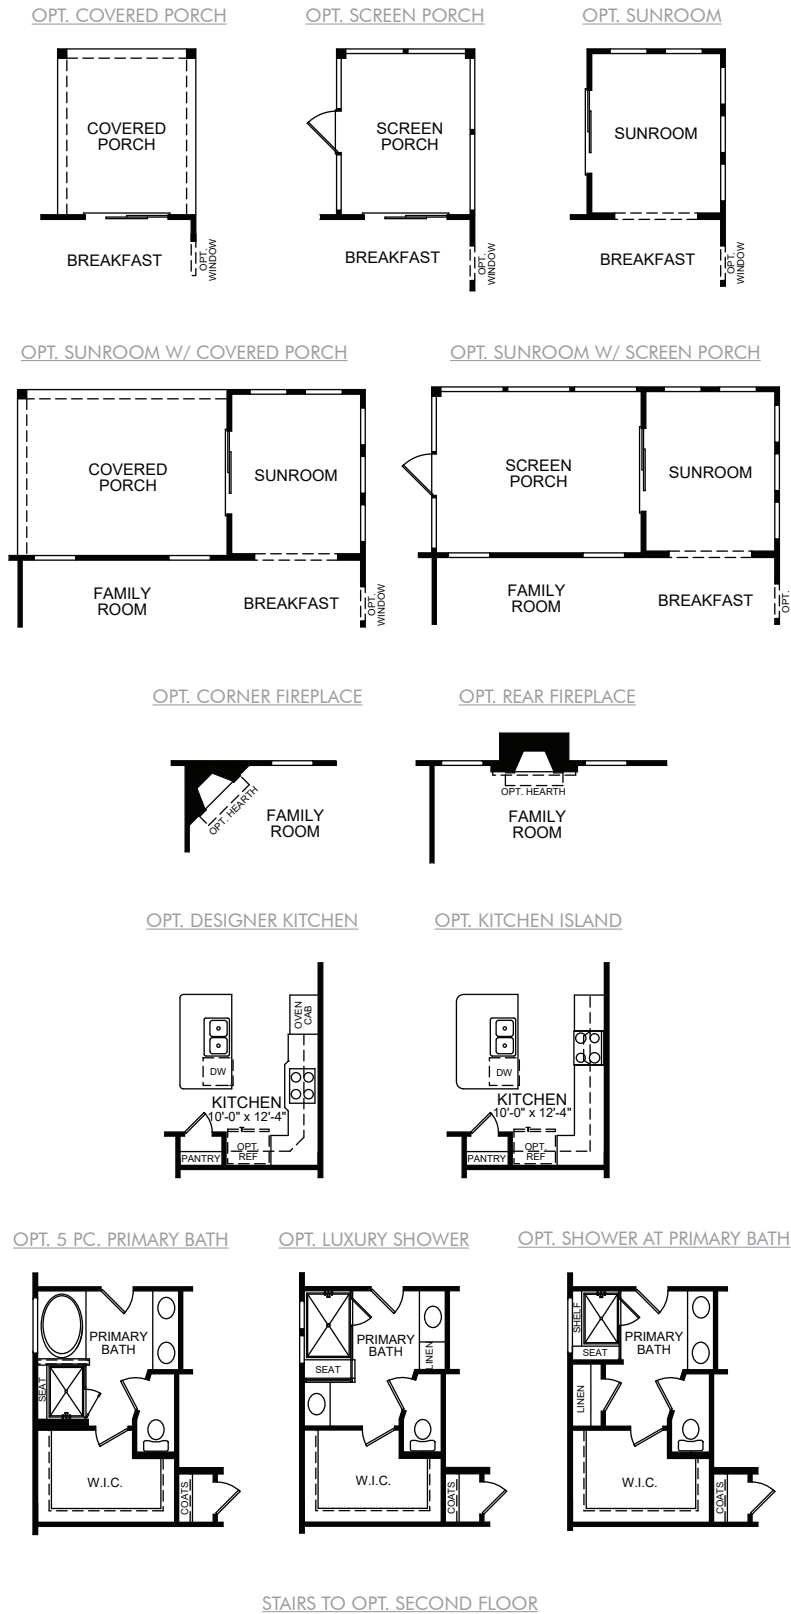

Elevation A

Elevation B

Elevation C

Elevation E

Elevation D

The Stanley

3 Bed / 2 Bath
2 Car Front Entry Garage on Crawl

The Stanley • First Floor Plan

First Floor Options

Opt. Second Floor