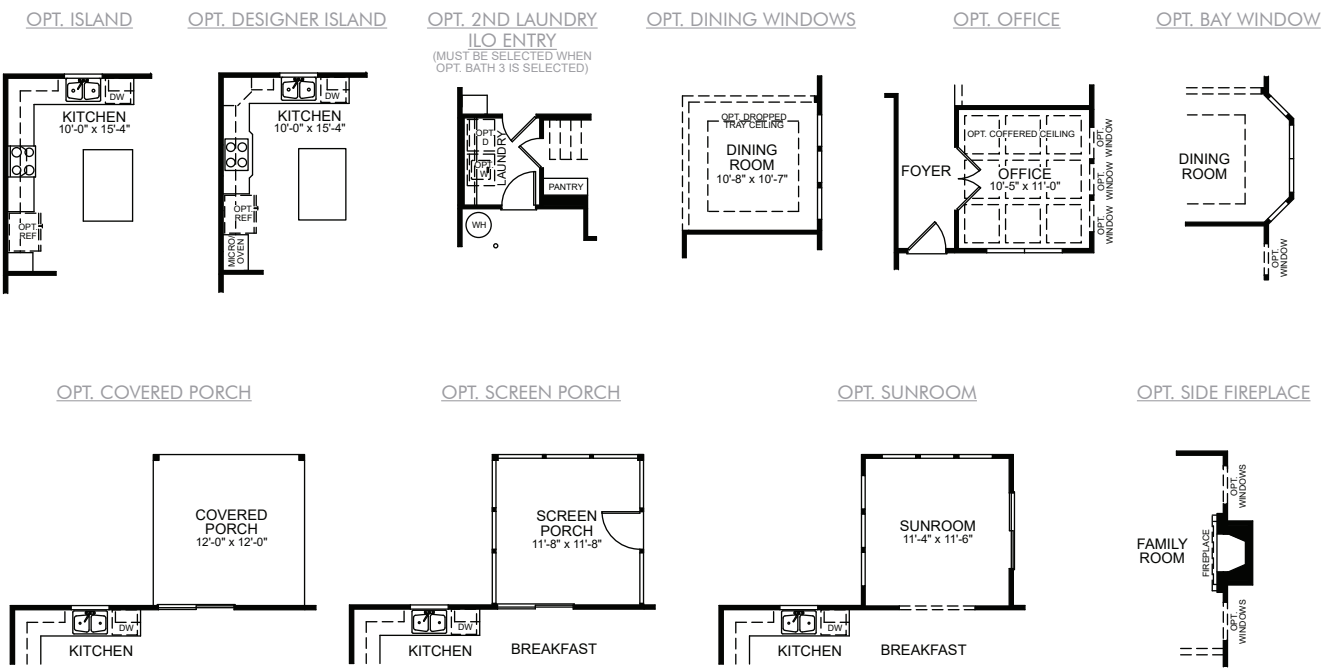

Elevation K

Elevation M

The Drexel

4 Bed / 2.5 Bath
2 Car Front Entry Garage on Crawl

The Drexel • First Floor Plan

First Floor Options

The Drexel • Second Floor Plan

Second Floor Options

Optional Third Floor