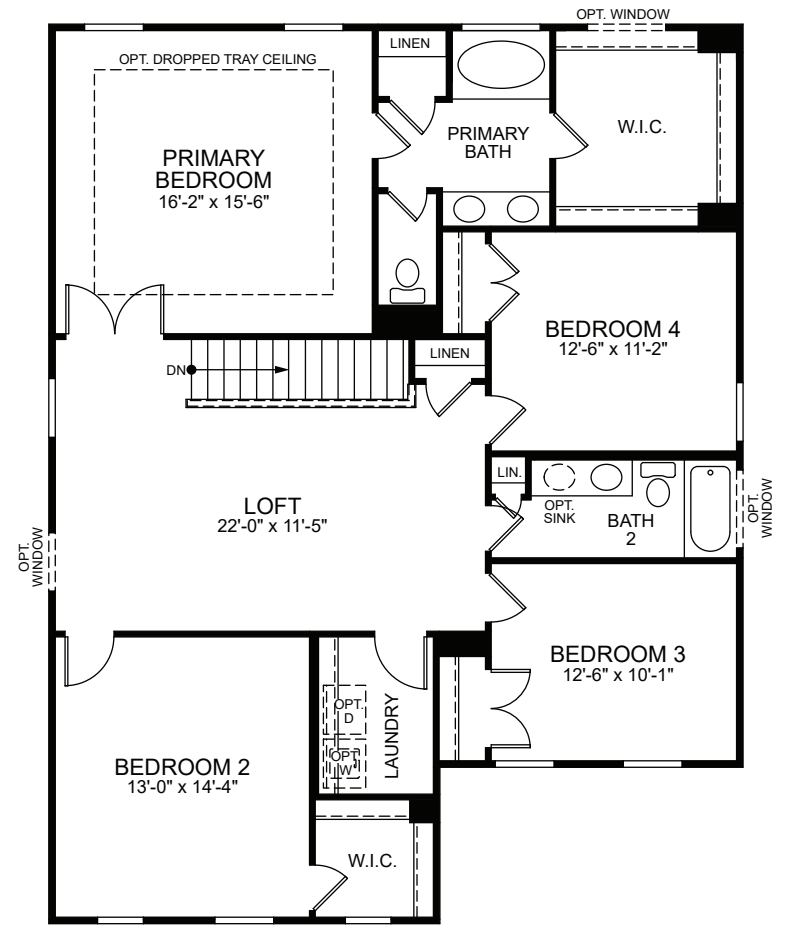

Elevation K

Elevation M

The Drexel

4 Bed / 2.5 Bath
2 Car Front Entry Garage on Crawl

The Drexel • First Floor Plan

First Floor Options

The Drexel • Second Floor Plan

Second Floor Options

Optional Third Floor