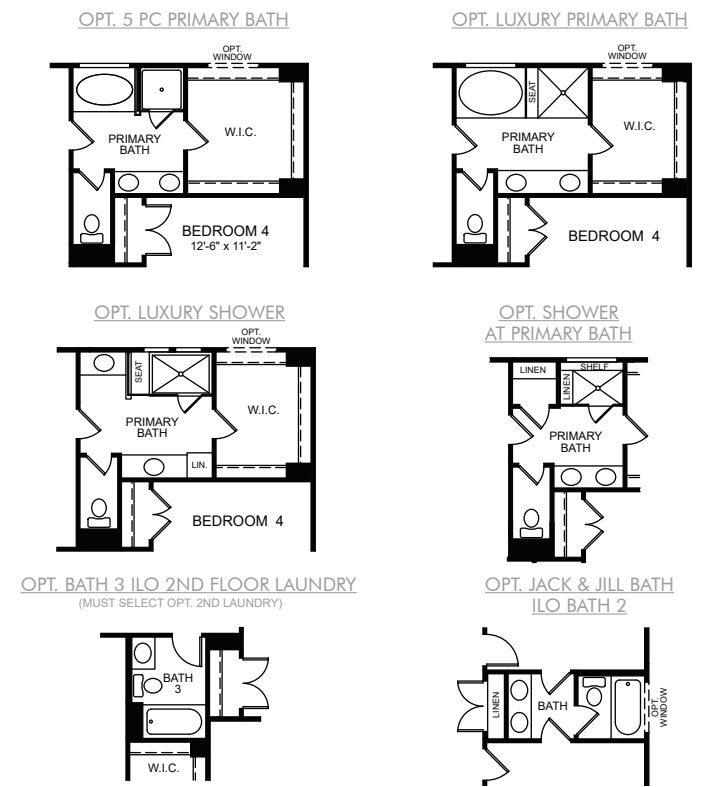

Elevation K

Elevation M

The Drexel

4 Bed / 2.5 Bath
2 Car Front Entry Garage on Crawl

The Drexel • First Floor Plan

First Floor Options

The Drexel • Second Floor Plan

Second Floor Options

Optional Third Floor