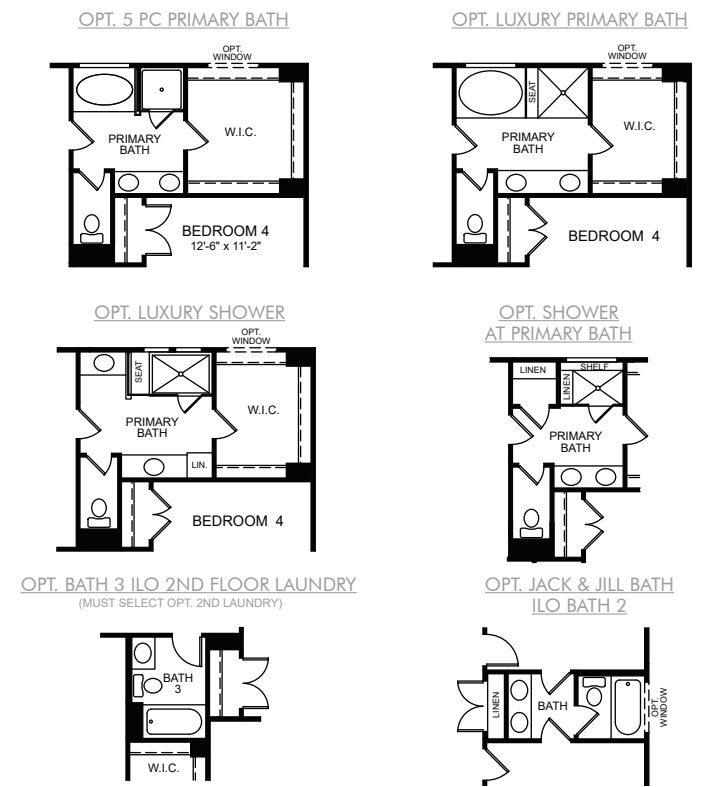

Elevation K

Elevation M

The Drexel

4 Bed / 2.5 Bath
2 Car Front Entry Garage on Slab

The Drexel • First Floor Plan

First Floor Options

The Drexel • Second Floor Plan

Second Floor Options

Optional Third Floor