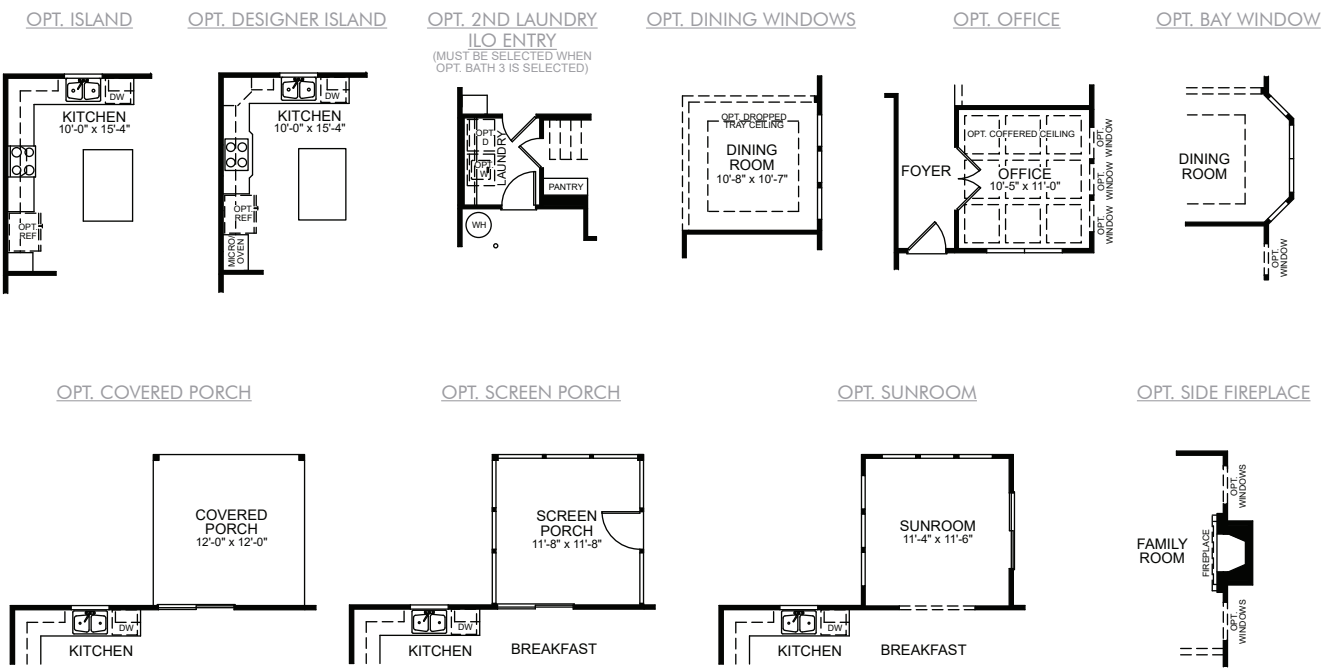

Elevation K

Elevation M

The Drexel

4 Bed / 2.5 Bath
2 Car Front Entry Garage on Slab

The Drexel • First Floor Plan

First Floor Options

The Drexel • Second Floor Plan

Second Floor Options

Optional Third Floor