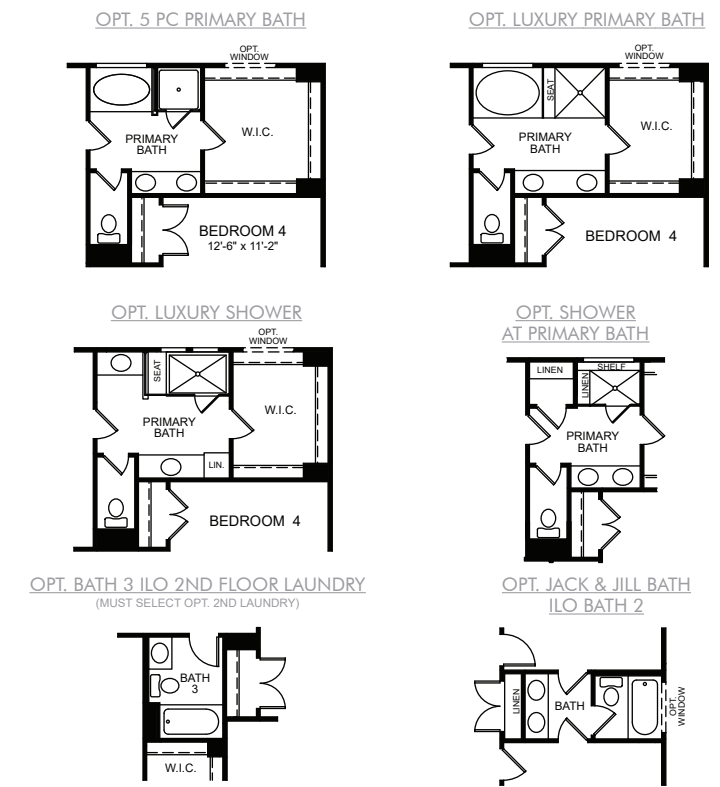

Elevation K

Elevation M

The Drexel

4 Bed / 2.5 Bath
2 Car Side Entry Garage on Crawl

The Drexel • First Floor Plan

First Floor Options

Second Floor Plan

Second Floor Options

Optional Third Floor