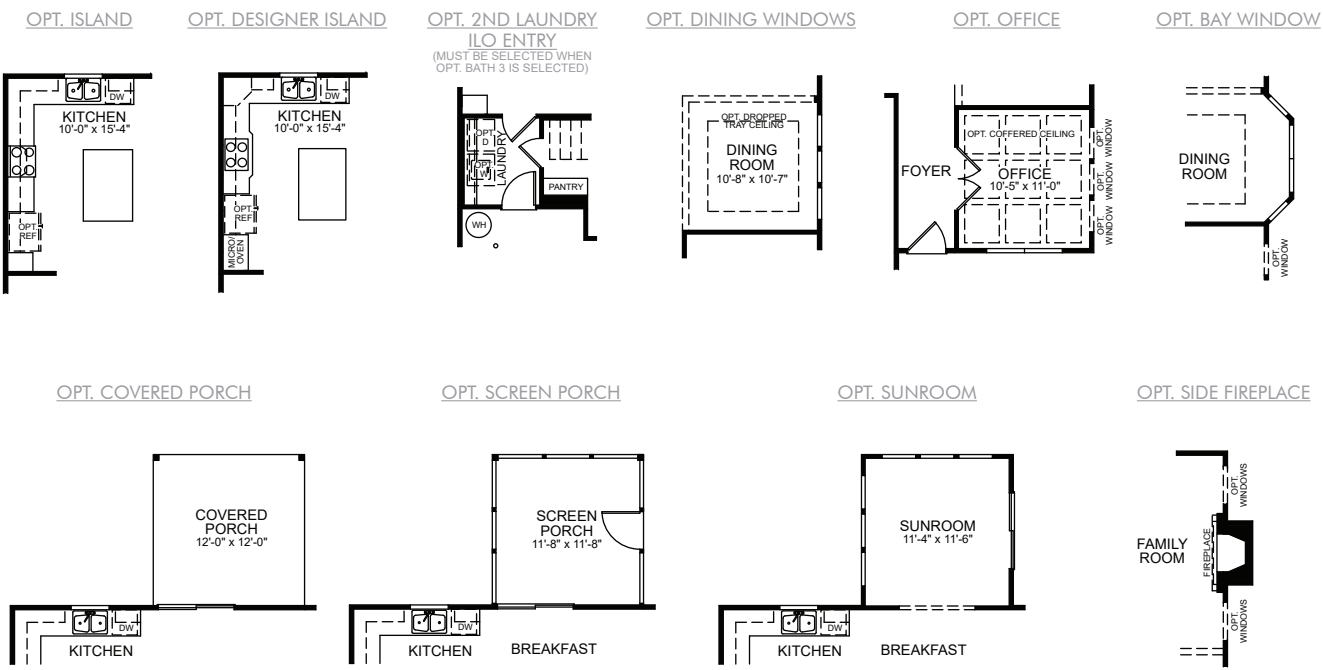

Elevation K

Elevation M

The Drexel

4 Bed / 2.5 Bath
2 Car Side Entry Garage on Crawl

The Drexel • First Floor Plan

First Floor Options

Second Floor Plan

Second Floor Options

Optional Third Floor