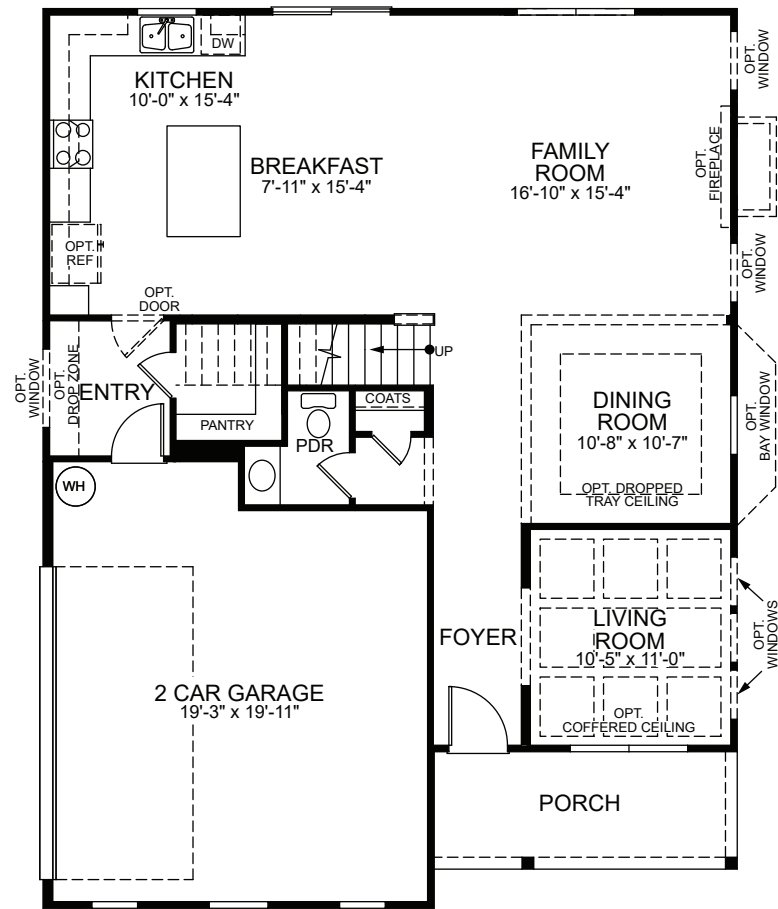

Elevation K

Elevation M

The Drexel

4 Bed / 2.5 Bath
2 Car Side Entry Garage on Crawl

The Drexel • First Floor Plan

First Floor Options

Second Floor Plan

Second Floor Options

Optional Third Floor