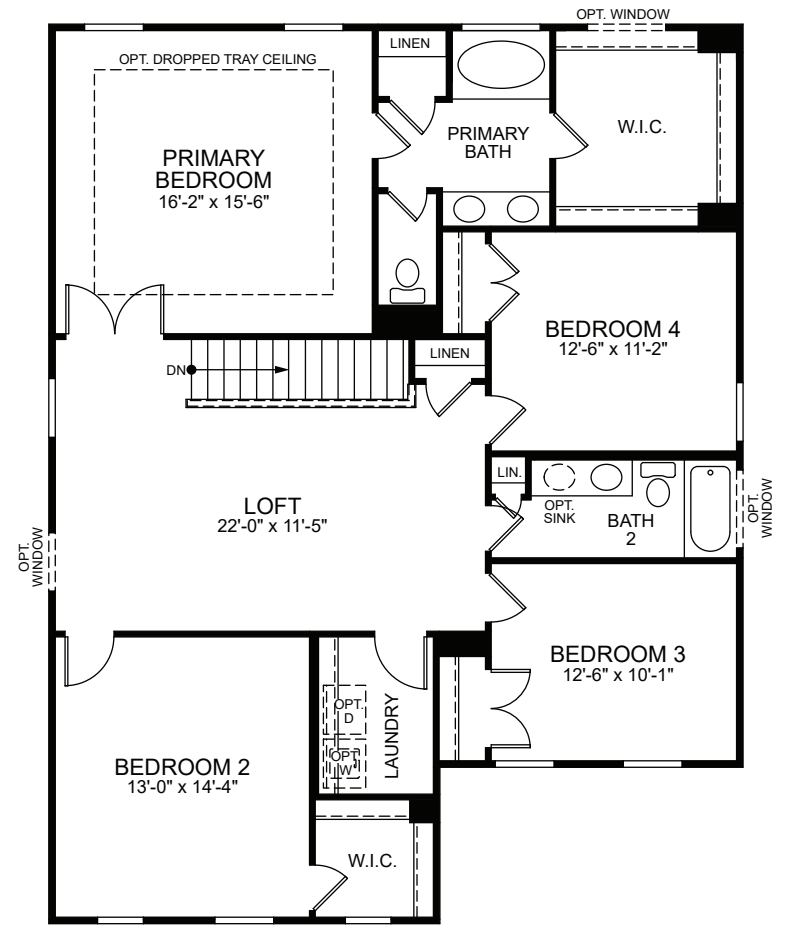

Elevation K

Elevation M

The Drexel

4 Bed / 2.5 Bath
2 Car Side Entry Garage on Crawl

The Drexel • First Floor Plan

First Floor Options

Second Floor Plan

Second Floor Options

Optional Third Floor