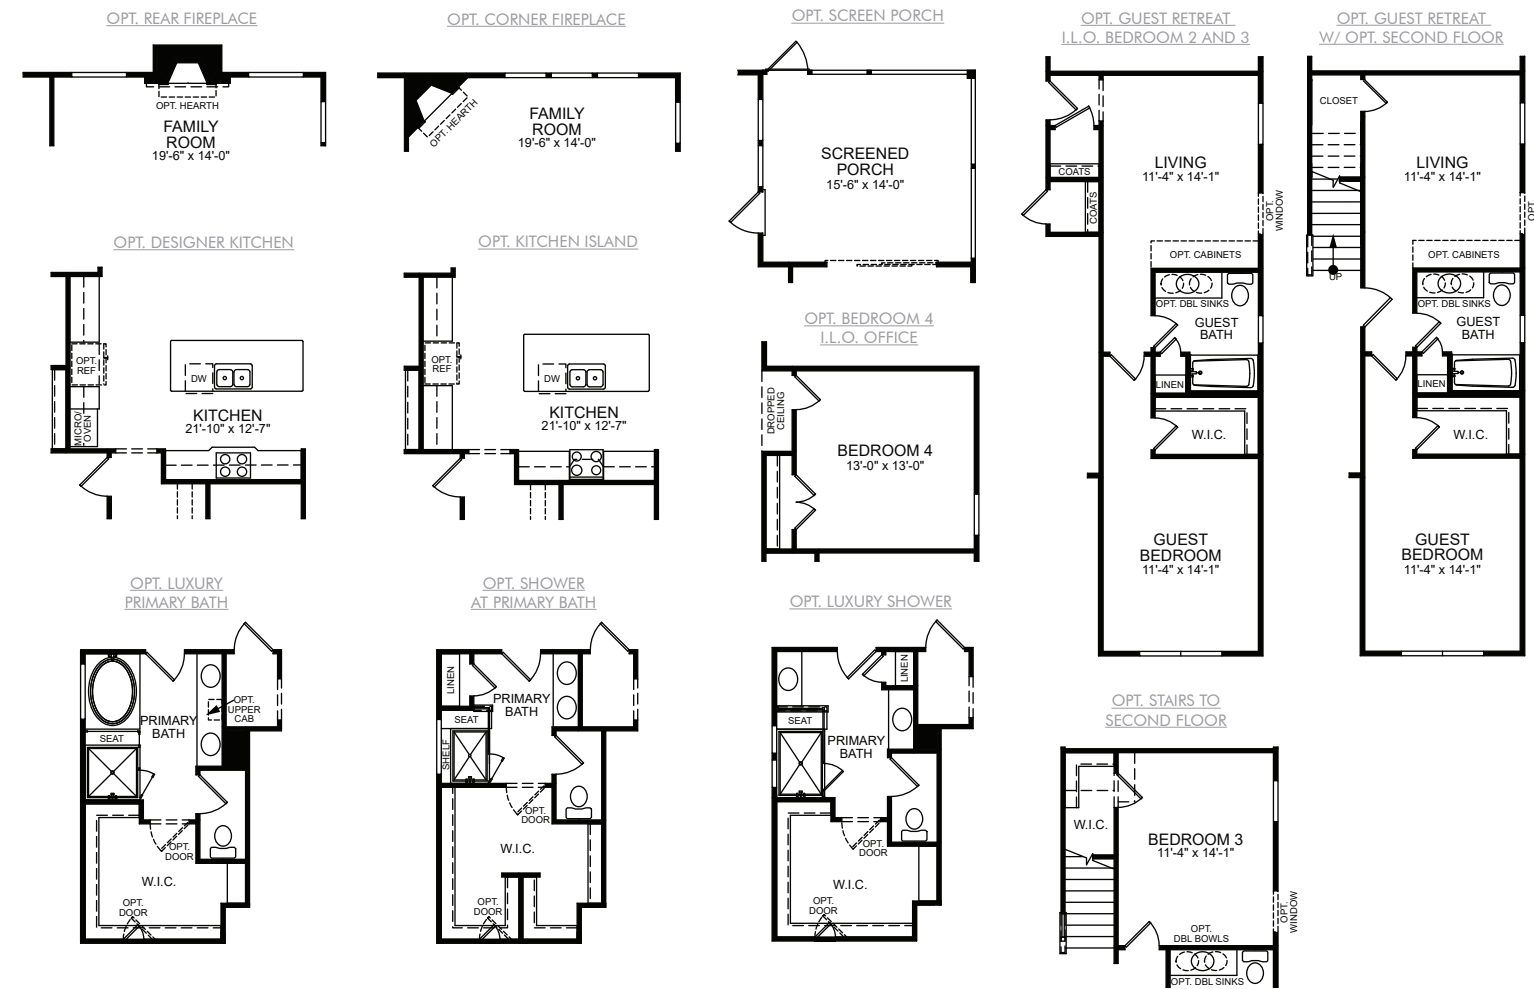

Elevation A

Elevation E

Elevation F

Elevation B

Elevation C

Elevation D

The Edgefield

3 Bed / 2.5 Bath
2 Car Side Entry Garage on Crawl

The Edgefield • First Floor Plan

First Floor Options

Optional Second Floor Plans