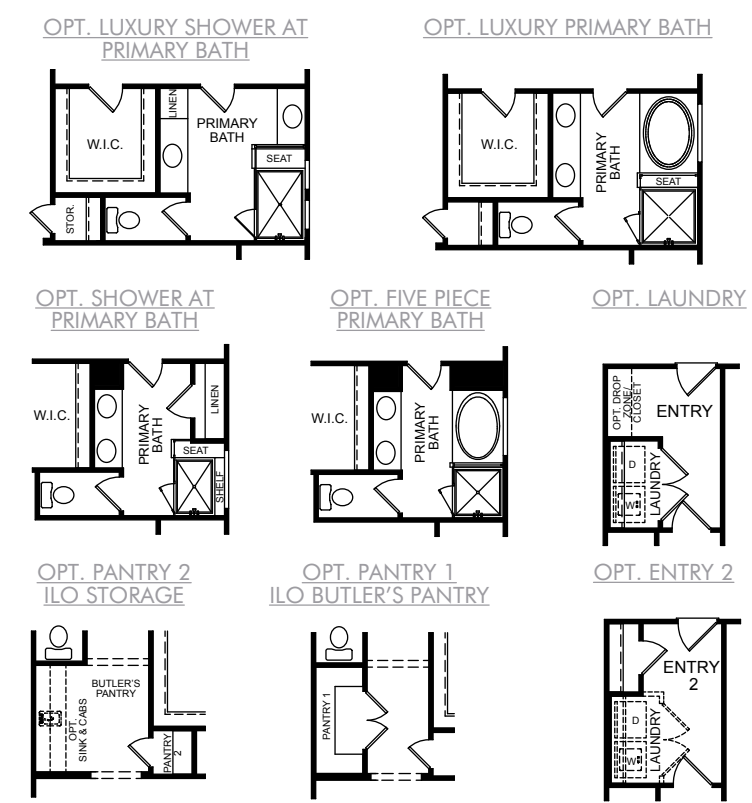

Elevation B

Elevation E

Elevation F

Elevation C

Elevation D

Elevation A

The Cannon

3 Bed / 2.5 Bath

The Cannon • First Floor Plan

Second Floor Plan

ALT Second Floor Plan

First Floor Options

First Floor Options

ALT Second Floor Options