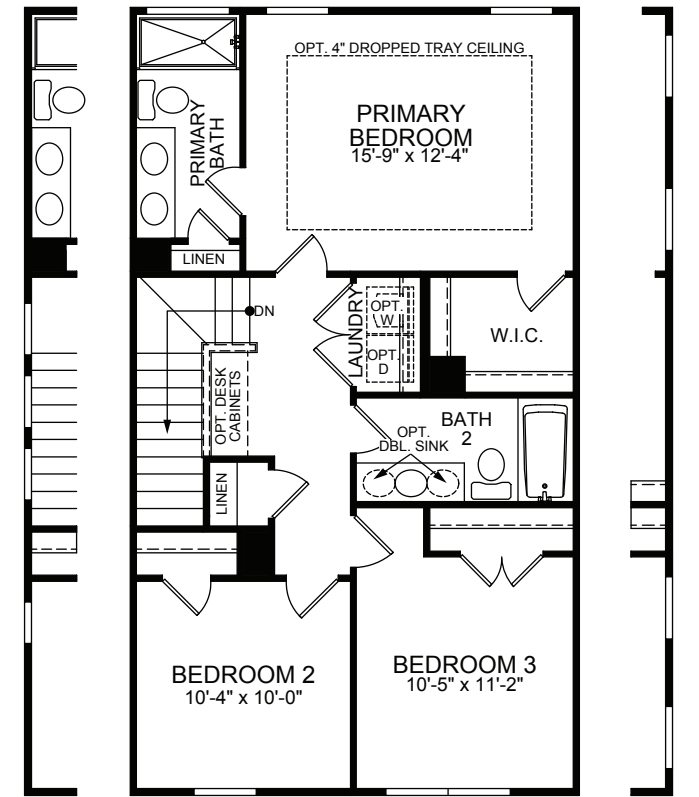

The Cambridge With Basement

3 Bed / 2 Bath / 2 Half Bath
Oversized 1 Car Rear Entry Garage

The Cambridge • First Floor Plan

END UNIT
CONDITION 1

END UNIT
CONDITION 2

The Cambridge • Second Floor Plan

Second Floor Options

The Cambridge • Third Floor Plan

END UNIT
CONDITION 1

END UNIT
CONDITION 2

Third Floor Options

OPT. 4 PC PRIMARY BATH

OPT. SHOWER AT
PRIMARY BATH